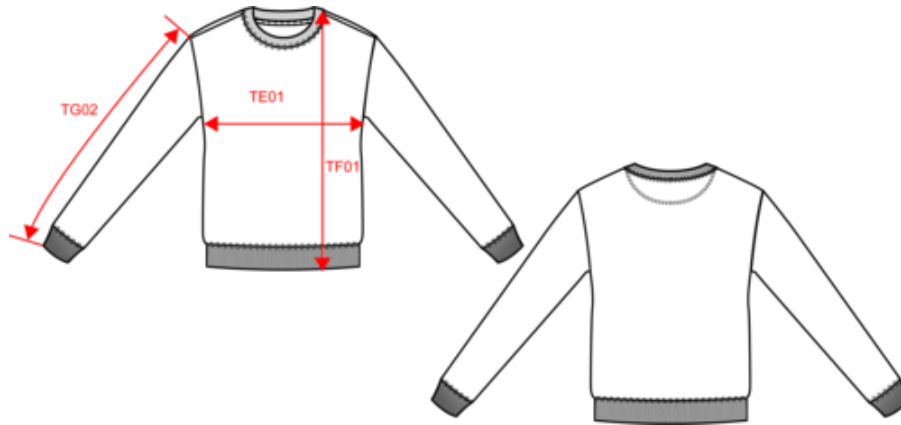

Washing instructions

KARIBAN

K4032

Unisex oversized eco-friendly crew neck sweatshirt

Dimensions (cm)

Measurements in cm	XS	S	M	L	XL	XXL
TE01 - 1/2 chest width at 1.5cm below armhole	52.00	55.00	58.00	61.00	64.00	67.00
TF01 - Total height from HSP	67.00	69.00	71.00	73.00	75.00	77.00
TG02 - Long sleeve length	54.75	55.50	56.25	57.00	57.75	58.50